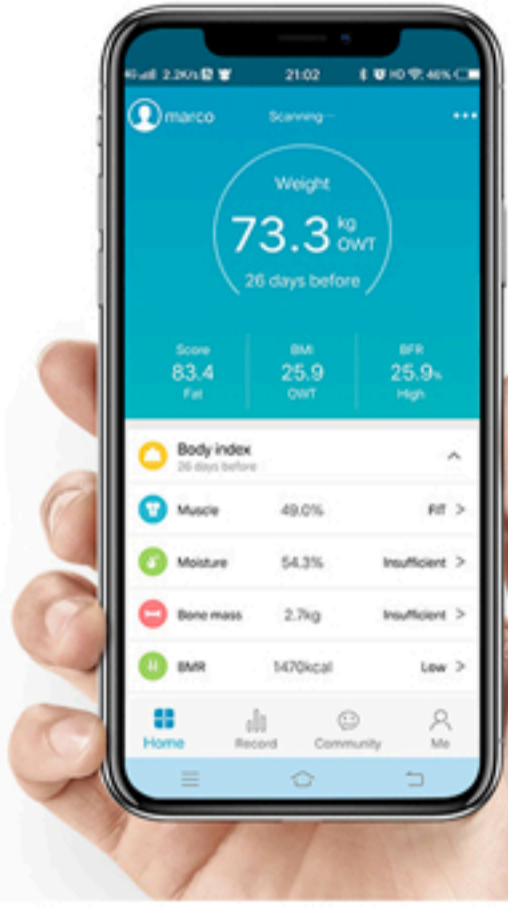

QE B100

QE Digital bluetooth 4.0 smart body scale

QE Digital bluetooth 4.0 smart body scale

18 MEASUREMENT FUNCTIONS

More than you know about your health

Made to measure

Measures the smallest weight changes with a high-precision G-shaped sensor made of manganese steel. Three different algorithms are used to collect and interpret data, achieving half the error margin than that of comparable weighing scales. Measures in Kilograms, pounds, or stone.

SPECIFICATION:

Model: QE B100

Product name : QE Digital bluetooth 4.0 smart body scale

Product Size : 260*260*20.3 mm

Max Weight : 80kg

Methods of measurement of body fat: Four point contact electrode, bioelectrical impedance analysis (BIA)

Measuring Function : Weight, Fat, Water, Muscle, Bone, BMI, Calorie, Visceral & Body Age

Feature : Automatic on-step, Low battery/over-load indication, Auto-zero

Power: 3 x AAA 1.5 volts (Alkaline preferably)